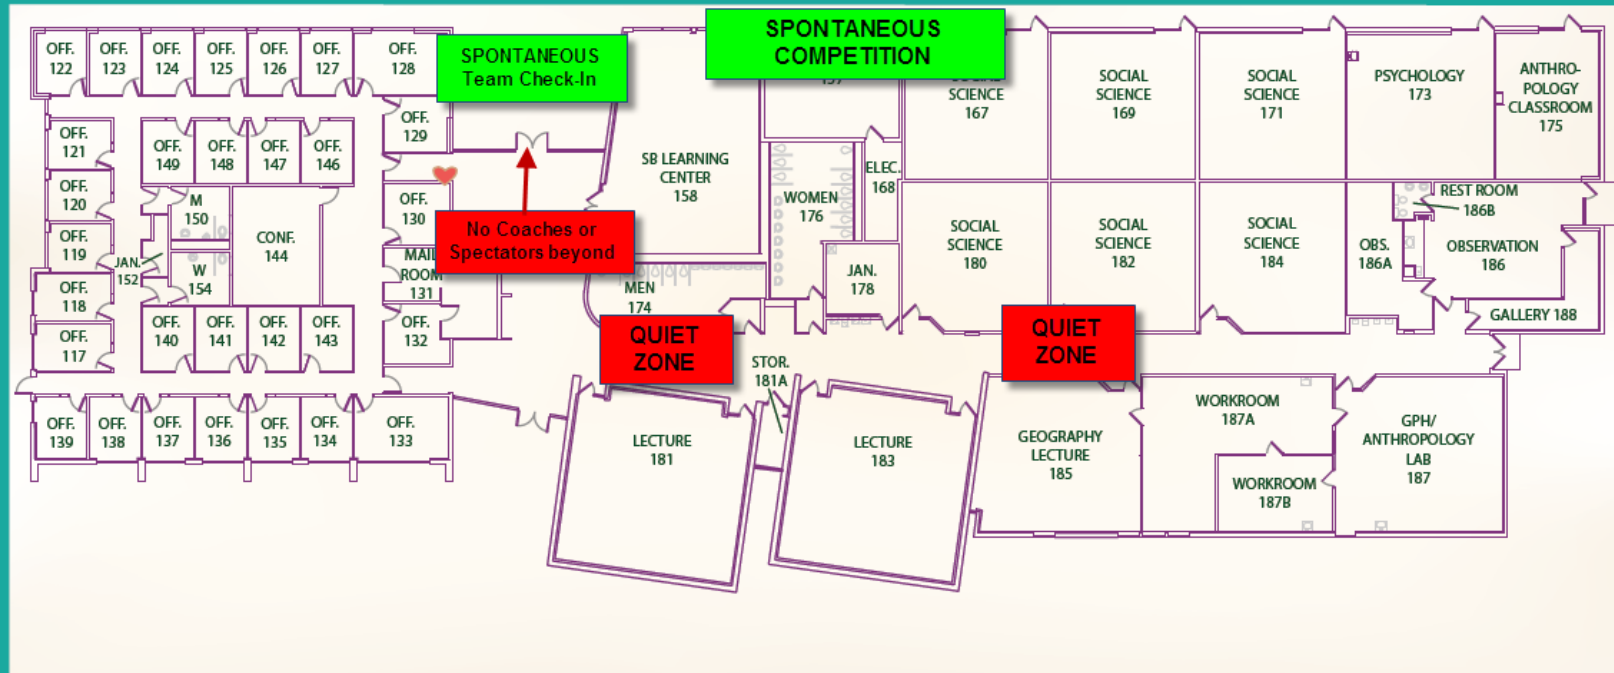

Social Behavioral Sciences

♥ AED - Automated External Defibrillators

SOCIAL BEHAVIOR SCIENCES BUILDING (SB)

Spontaneous Competition

NO COACHES OR SPECTATORS ALLOWED IN COMPETITION SITE