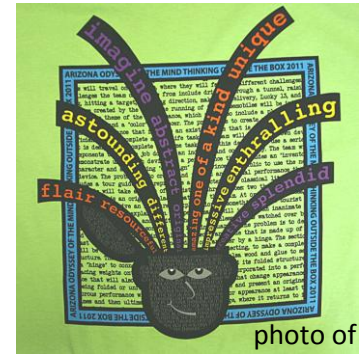

# AZ Odyssey 2011 Pins & Ts Order Form

Complete this form. Include a check to "AZ Odyssey" for the total amount. Send this form and your check (we cannot process credit cards) to:

**AZ Odyssey**  
**c/o Diane Hilton**  
**7416 N Paseo Ronceval**  
**Tucson AZ 85704-1340**

photo of  
back of  
T-shirt

Thinking Outside the Box T-shirt . . . \_\_\_\_\_ @ \$15.00 = \_\_\_\_\_  
 Specify: Child \_\_M or \_\_L, Adult \_\_S, \_\_M, \_\_L, \_\_XL, \_\_2X, \_\_3X

Thinking Outside the Box Pin, 2" tall . \_\_\_\_\_ @ \$2.00 = \_\_\_\_\_  
 (based on same design as the T-shirts)

01 Extreme Mousemobiles Car Pin, 2" \_\_\_\_\_ @ \$2.00 = \_\_\_\_\_

02 As Good as Gold...berg Car Pin, 2" \_\_\_\_\_ @ \$2.00 = \_\_\_\_\_

03 Le' Tour Guide Car Pin, 2" long . . . \_\_\_\_\_ @ \$2.00 = \_\_\_\_\_