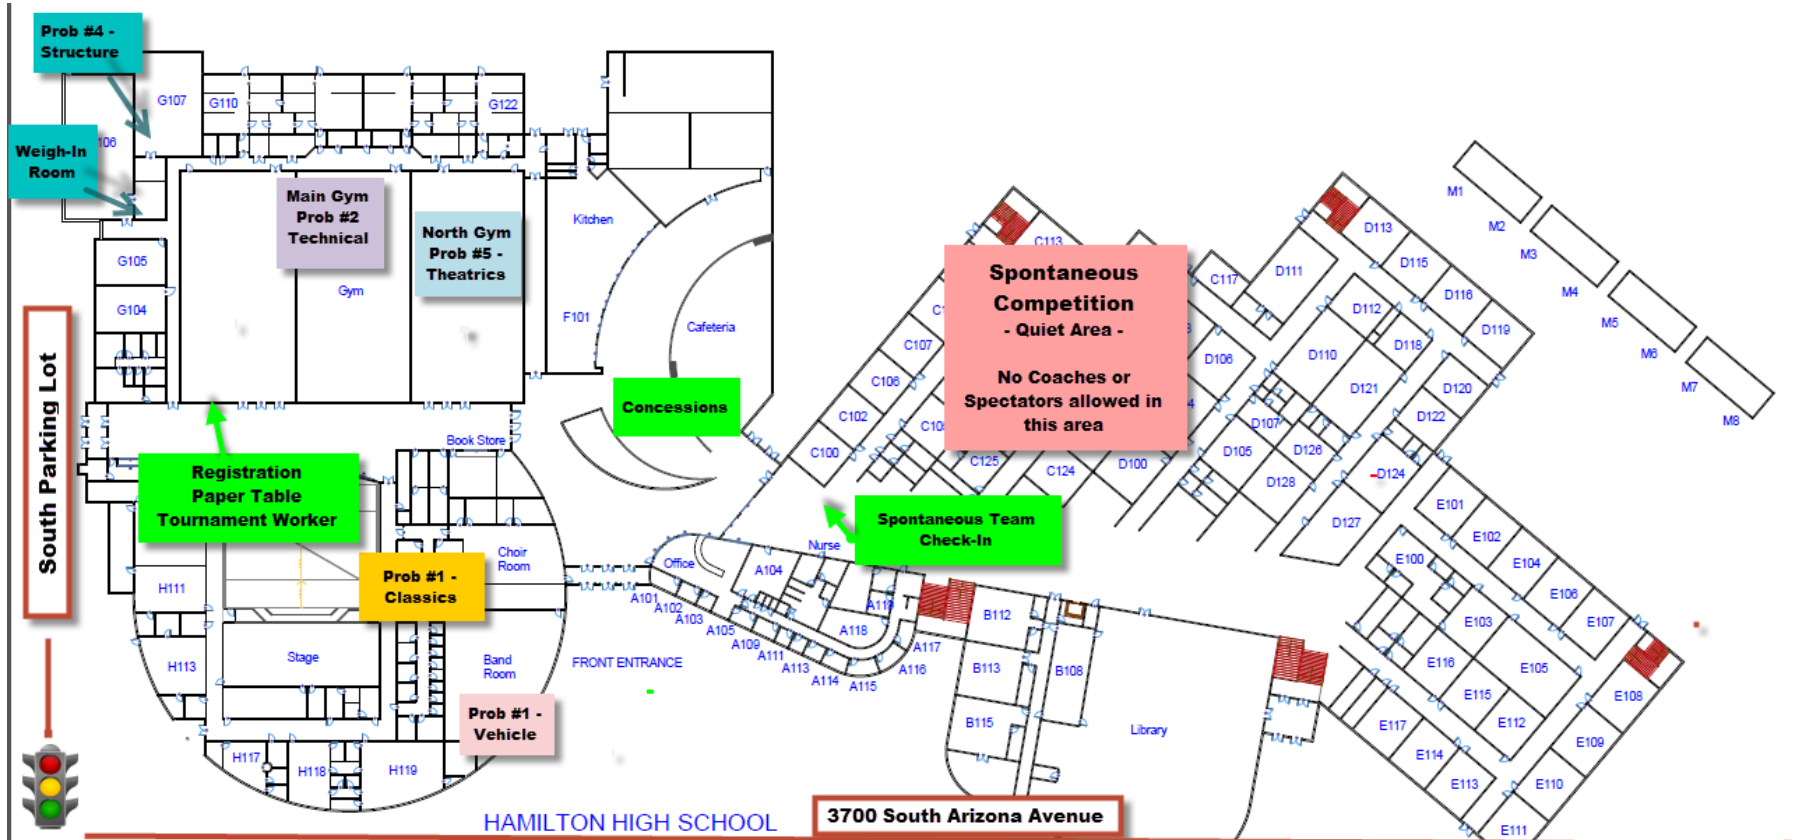

# MAP OF COMPETITION SITES

**Problem 1 – Vehicle Problem: No-cycle Recycle**

Staging Area – outside of building – front school entrance area

Spectator Entrance – H Hallway outside Band Room

**Problem 3 – Classics Problem: Classics Aseops gone Viral**

Staging Area – H Hallway outside Choir Room

Spectator Entrance – Foyer at front of school entrance

**Registration & Volunteer Check In**  
Front of South Gym

**Problem 2 – Technical Problem: Something Fishy**

Staging Area – enter through outside building on west side near Cafeteria Patio

Spectator Entrance – Main Gym/South Gym Entrance

**Problem 4 – Structure: Stack Attack!**

Staging Area – enter through outside building on south side

Spectator Entrance – G Hallway Room G 107

**Problem 5 – Theatrics: Furs, Fins, Feathers & Friends**

Staging Area – Hallway north of North Gym

Spectator Entrance- North Gym Entrance