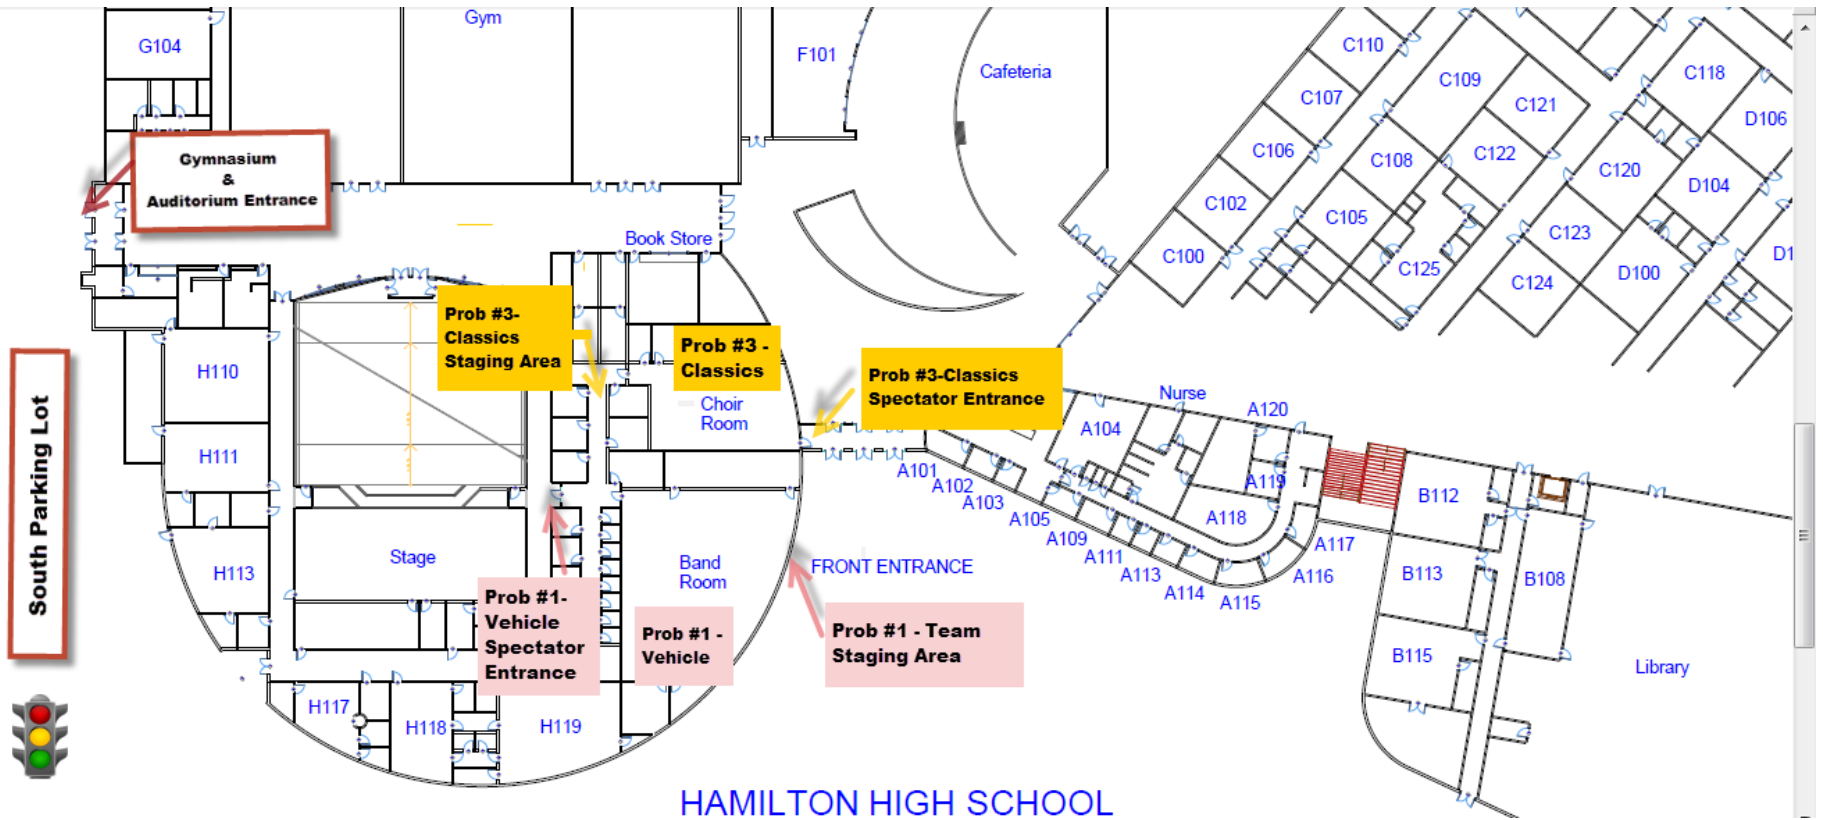

# MAP OF COMPETITION SITES

**Problem 1 – Vehicle Problem: No-cycle Recycle**

Staging Area – outside of building – front school entrance area

Spectator Entrance – H Hallway outside Band Room

**Problem 3 – Classics Problem: Classics Aseops gone Viral**

Staging Area – H Hallway outside Choir Room

Spectator Entrance – Foyer at front of school entrance

**Registration & Volunteer Check In**  
Front of South Gym

**Problem 2 – Technical Problem: Something Fishy**

Staging Area – enter through outside building on west side near Cafeteria Patio

Spectator Entrance – Main Gym/South Gym Entrance

**Problem 4 – Structure: Stack Attack!**

Staging Area – enter through outside building on south side

Spectator Entrance – G Hallway Room G 107

**Problem 5 – Theatrics: Furs, Fins, Feathers & Friends**

Staging Area – Hallway north of North Gym

Spectator Entrance- North Gym Entrance