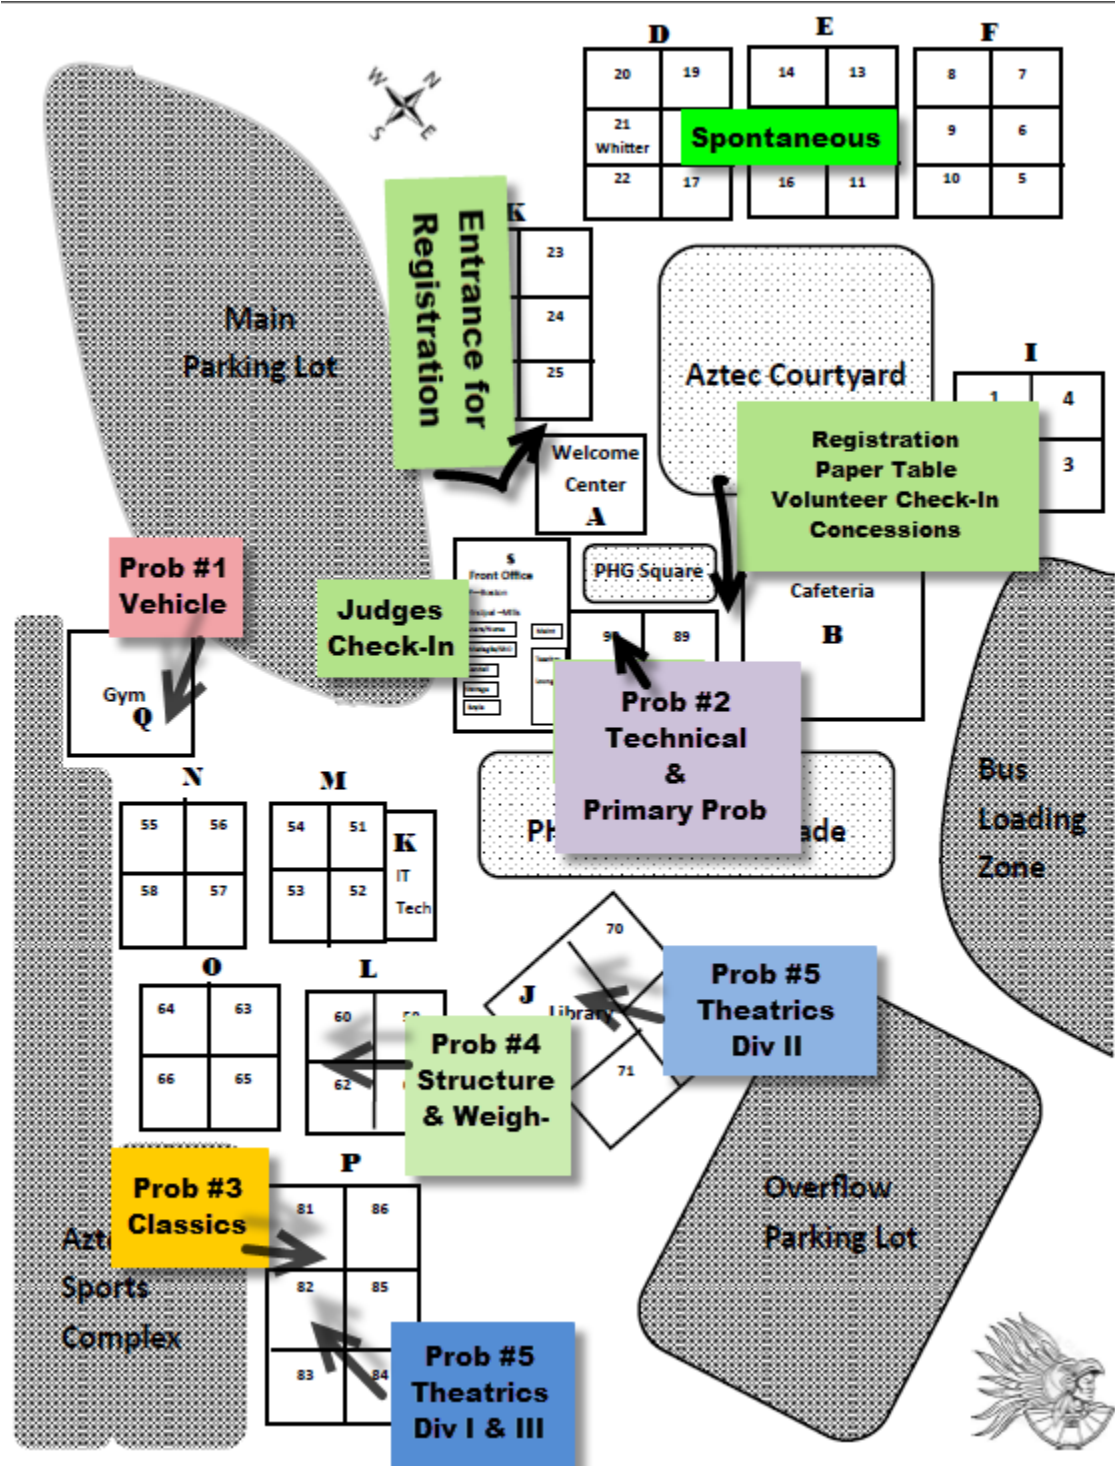

# Maps of Competition Sites

## Buildings D & E

**Registration Area – Cafeteria Building B**

**Problem 1 – Catch Us If You Can**  
**Gym Building Q**

**Problem 2 – Odd-A-Bot**  
**Primary Problem**  
**Room 90 Building S**

**Problem 3 – Classics Problem: It’s Time, OMER**

**Room 81 Building P**

**Problem 4 – Structure Problem: Ready, Set, Balsa, Build!**

**Room 60 Building L**

**Weigh-In – Room 59 Building L**

**Problem 5 – Theatrics Problem: To Be Continued: A Superhero Cliffhanger**

**Division I & III – Room 82 Building P**

**Division II – Library Building J**