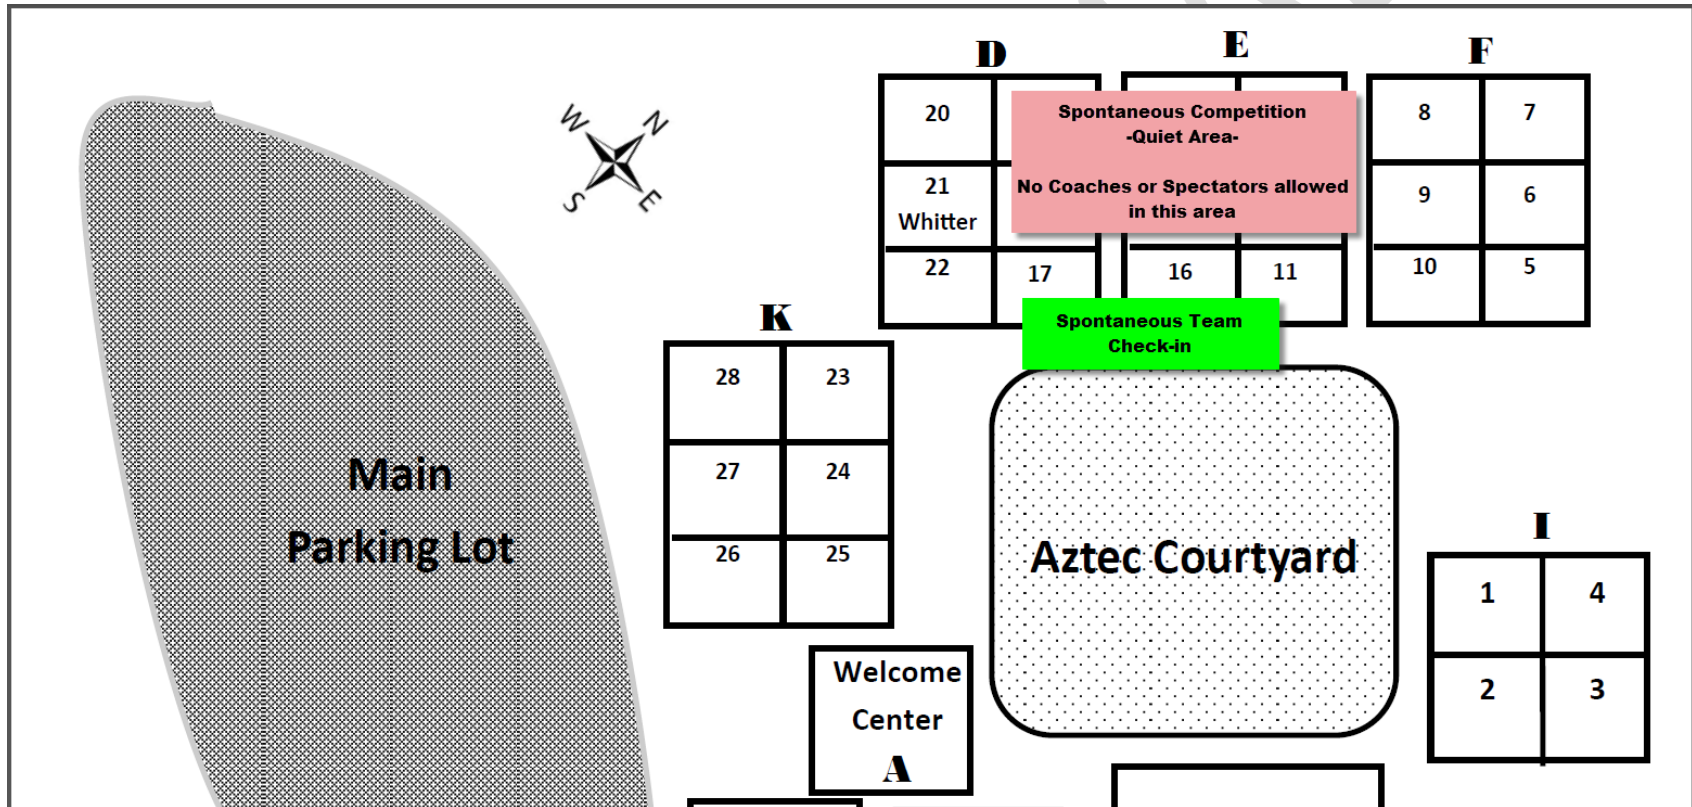

# Maps of Competition Sites

## Buildings D & E

**Registration Area – Cafeteria Building B**

**Problem 1 – Catch Us If You Can**  
**Gym Building Q**

**Problem 2 – Odd-A-Bot**  
**Primary Problem**  
**Room 90 Building S**

**Problem 3 – Classics Problem: It’s Time, OMER**

**Room 81 Building P**

**Problem 4 – Structure Problem: Ready, Set, Balsa, Build!**

**Room 60 Building L**

**Weigh-In – Room 59 Building L**

**Problem 5 – Theatrics Problem: To Be Continued: A Superhero Cliffhanger**